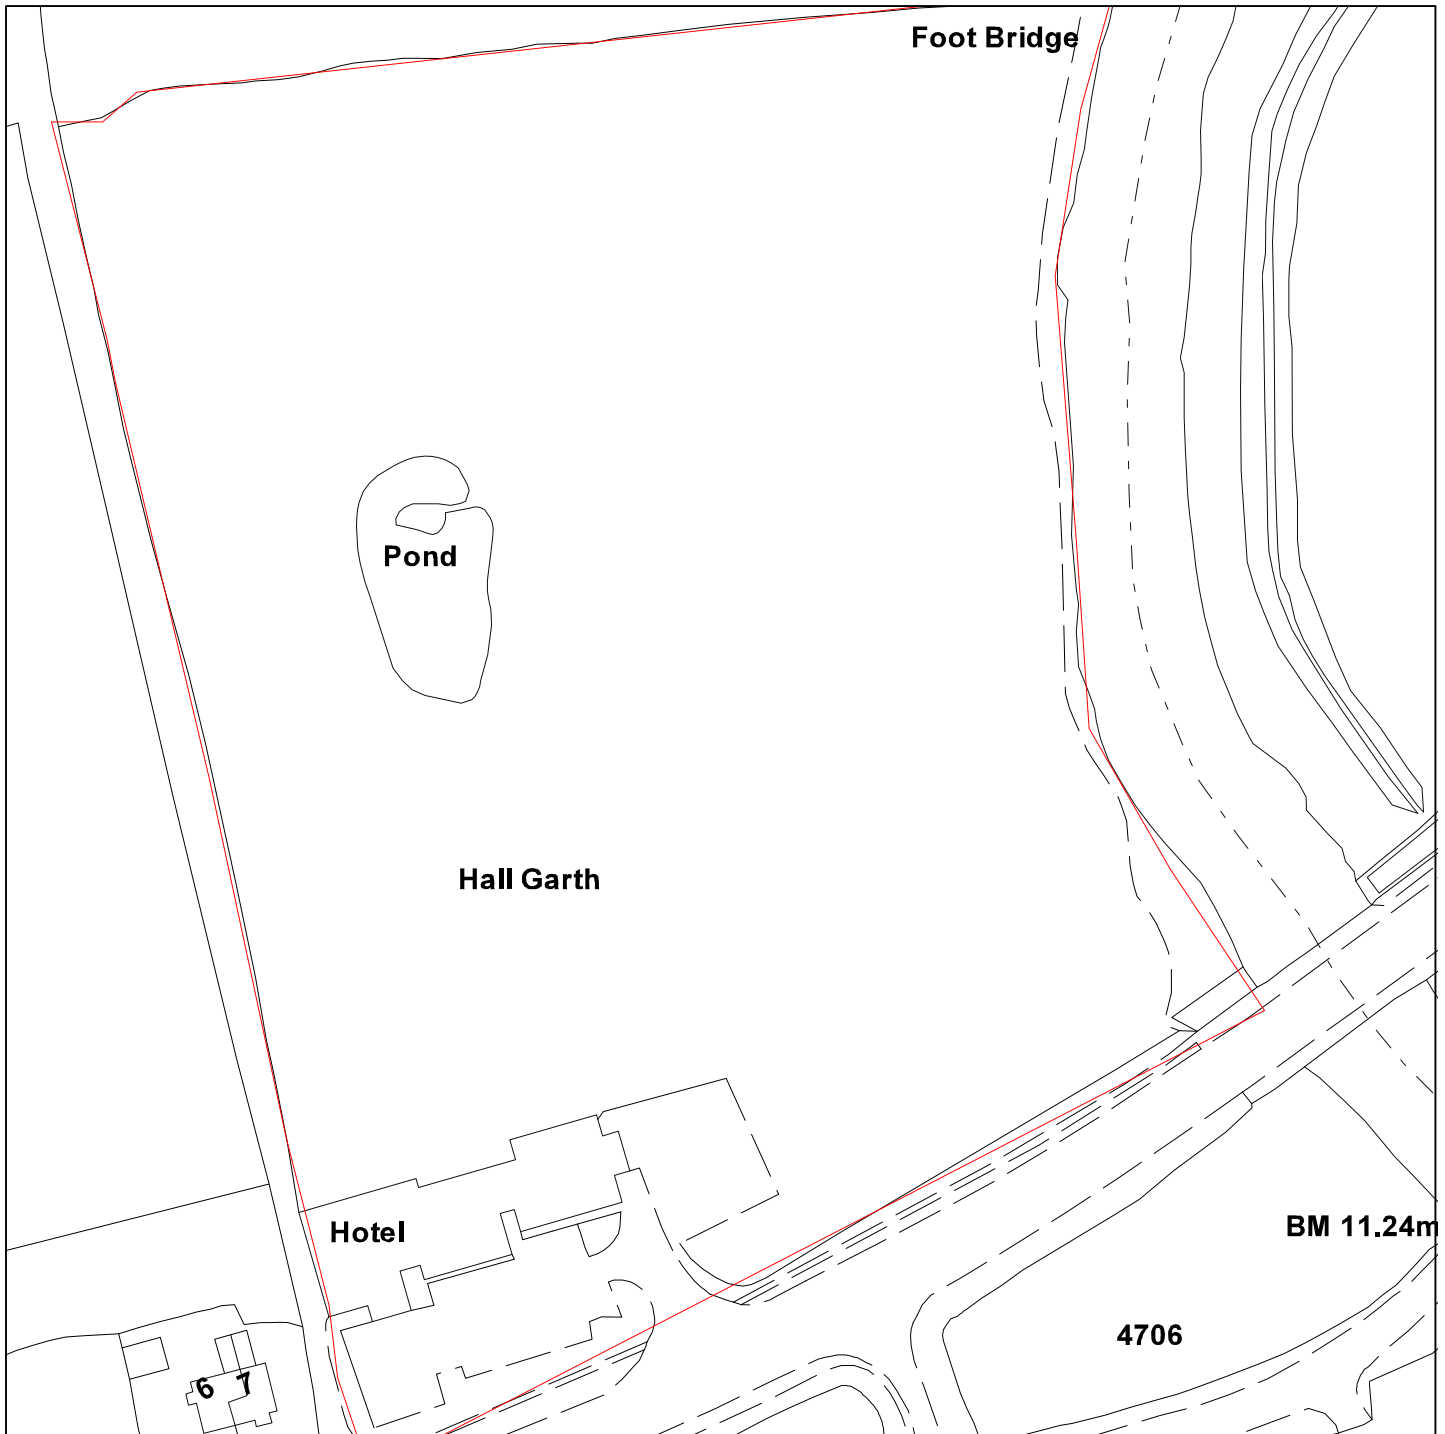

Gateway to York Hotel, Hull Road, Kexby

07/02732/FULM

GIS by ESRI (UK)

Scale : 1:1250

Reproduced from the Ordnance Survey map with the permission of the Controller of Her Majesty's Stationery Office © Crown Copyright 2000.